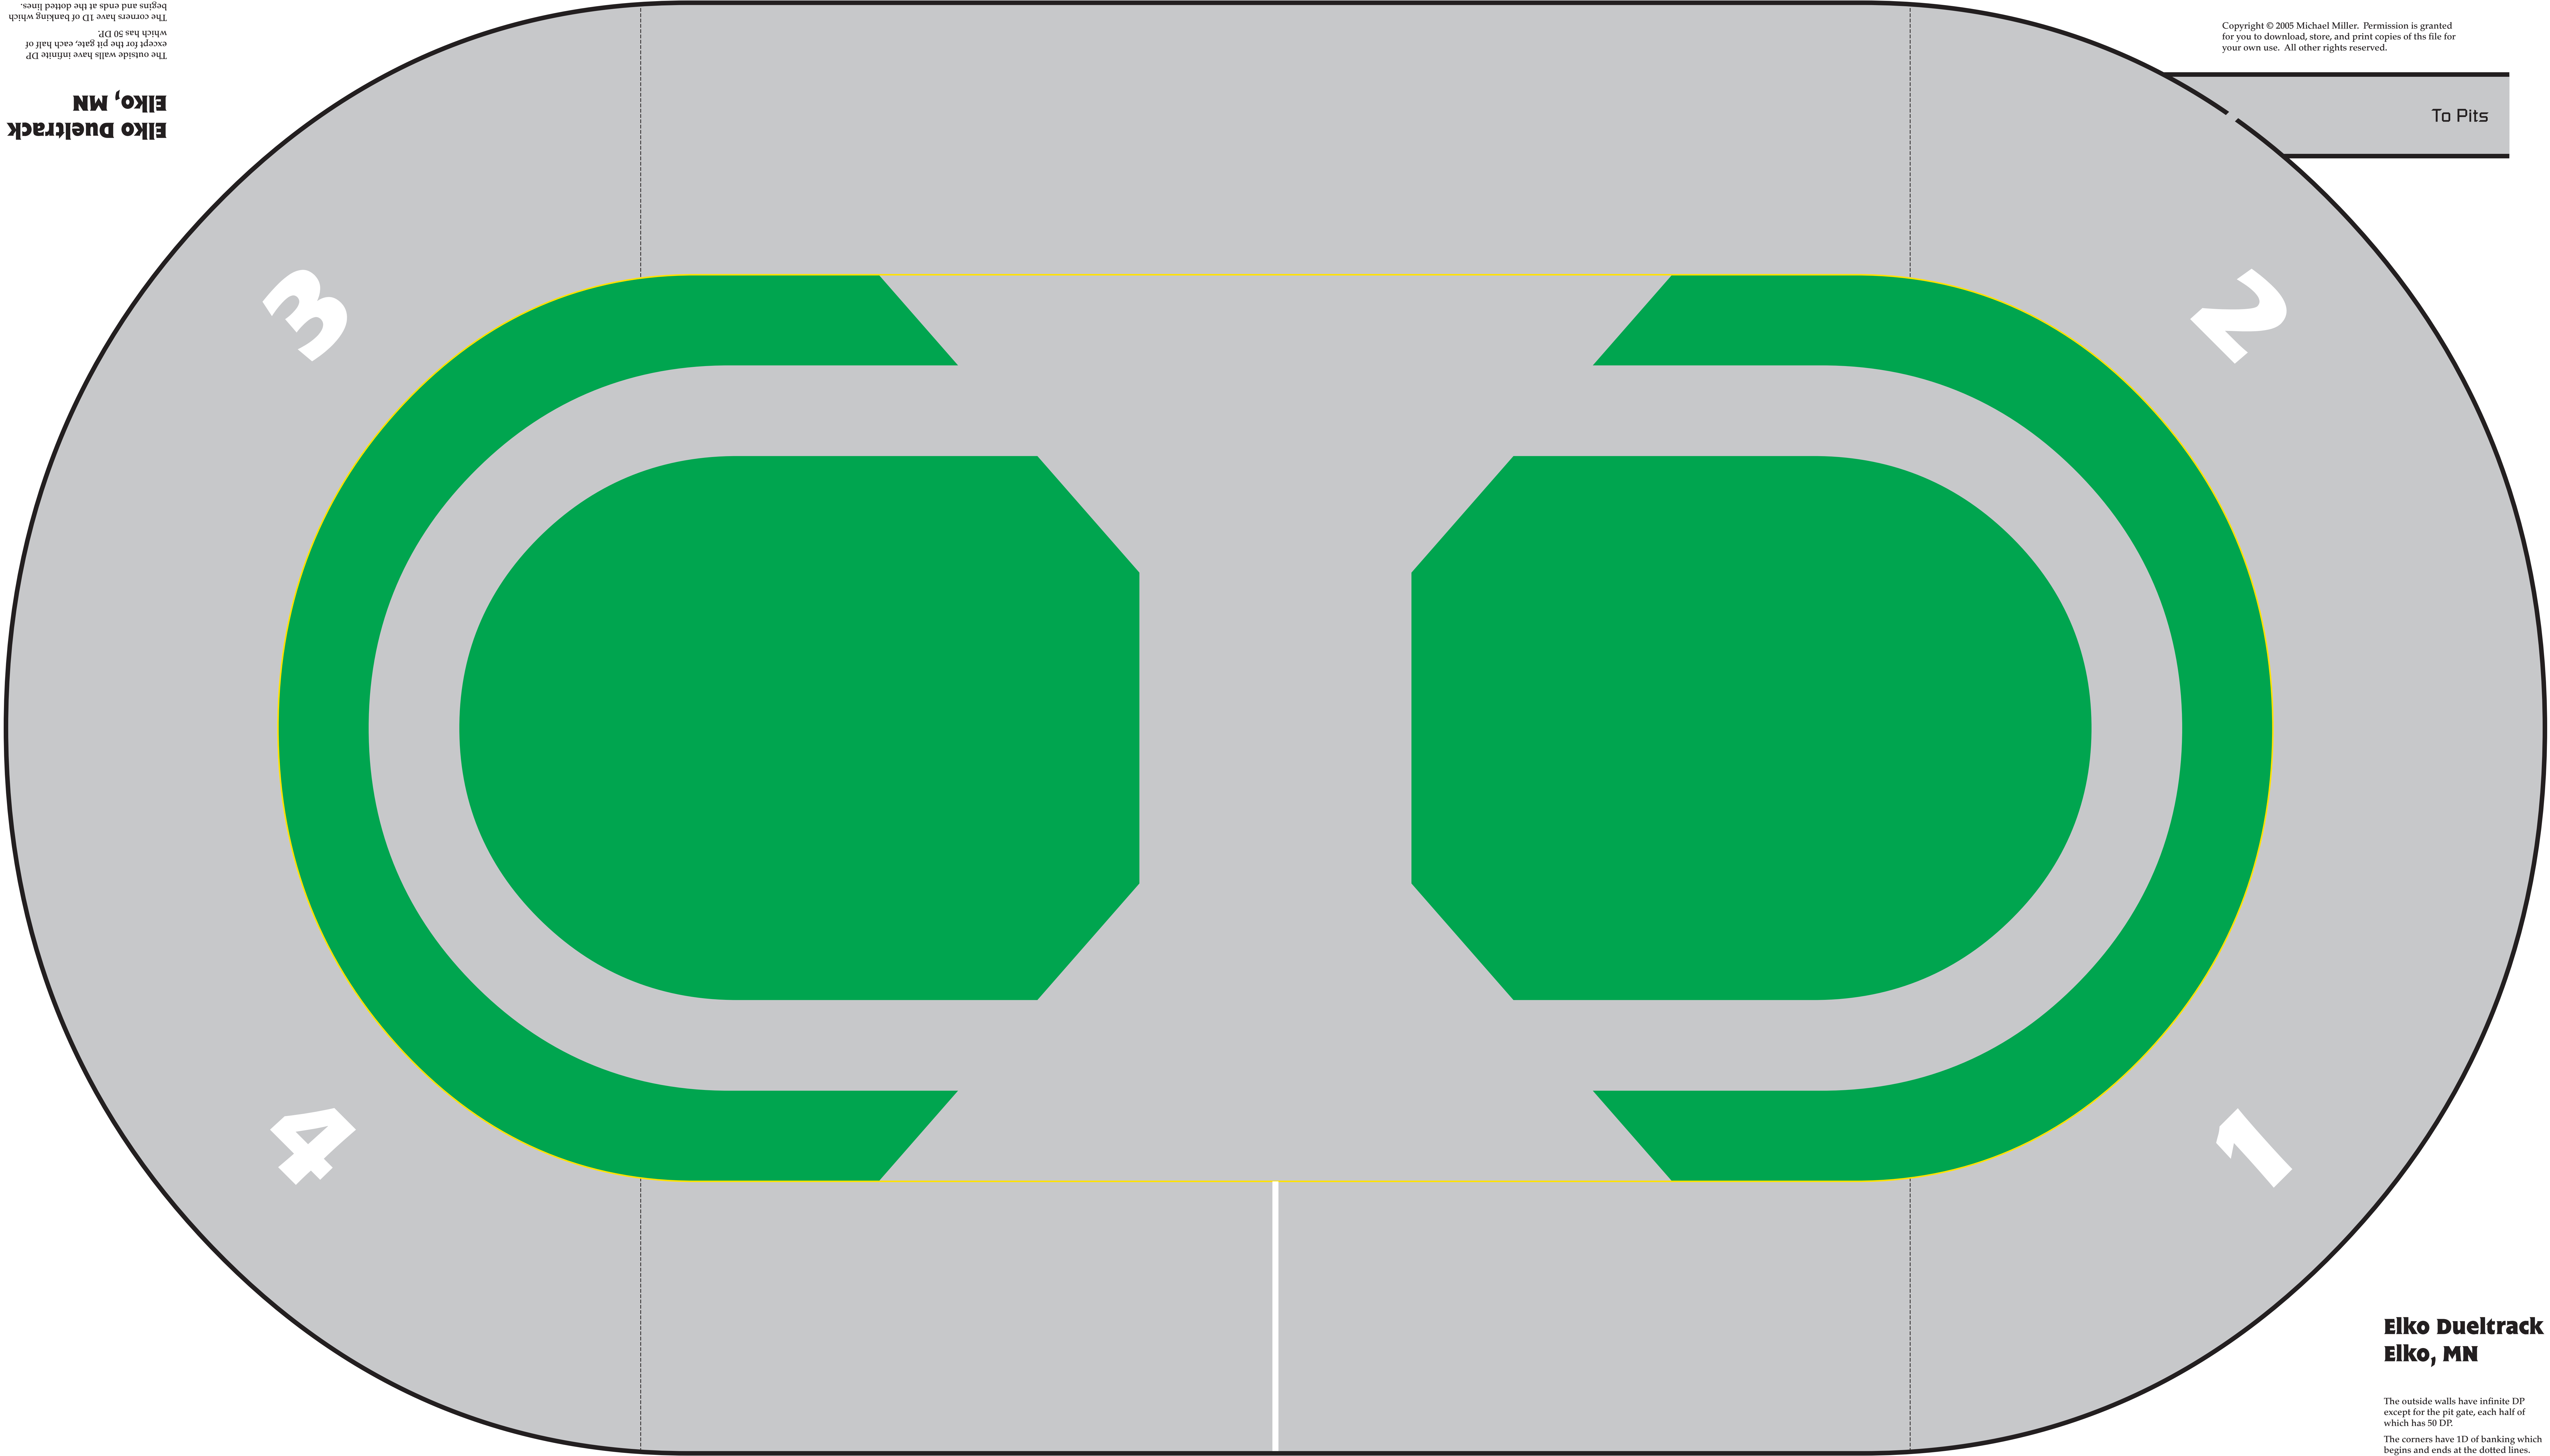

Elko Dueltrack
Elko, MN

To Pits

Elko Dueltrack
Elko, MN